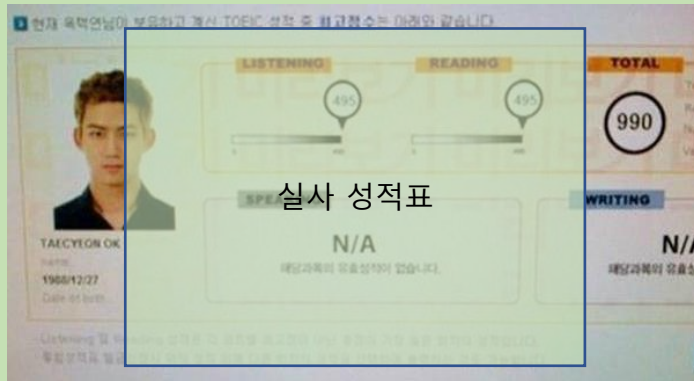

Subject	종합 커리큘럼 페이지	Last updated	2017.10.23
Location	하단 - 수강후기		

토목달의 리얼 목표 달성 후기

EBS 토목달과 함께 토익 목표 달성!!

토익 성적표 활용한 후기 (각 점수대별 맞는 성적표로 세팅)

실사 성적표 인증한 후기 내용 (홈페이지)

[예시 글] 옥택연 (oktae*****) 2017.10.23 19:37

- 이번에 토목달 단기강의900 강의랑 실전 강의를 듣고 1달만에 목표 점수 990점 달성했어요!!!! 단기 수업으로 공부하면서 자꾸 틀리는 문제 파트 강의를 집중해서 듣고 실전 모의고사로 연습하고 풀이강의 들으면서 공부한 결과입니다. 고마워요 토목달! 이젠 토익 끝~~~!!!

DESCRIPTION